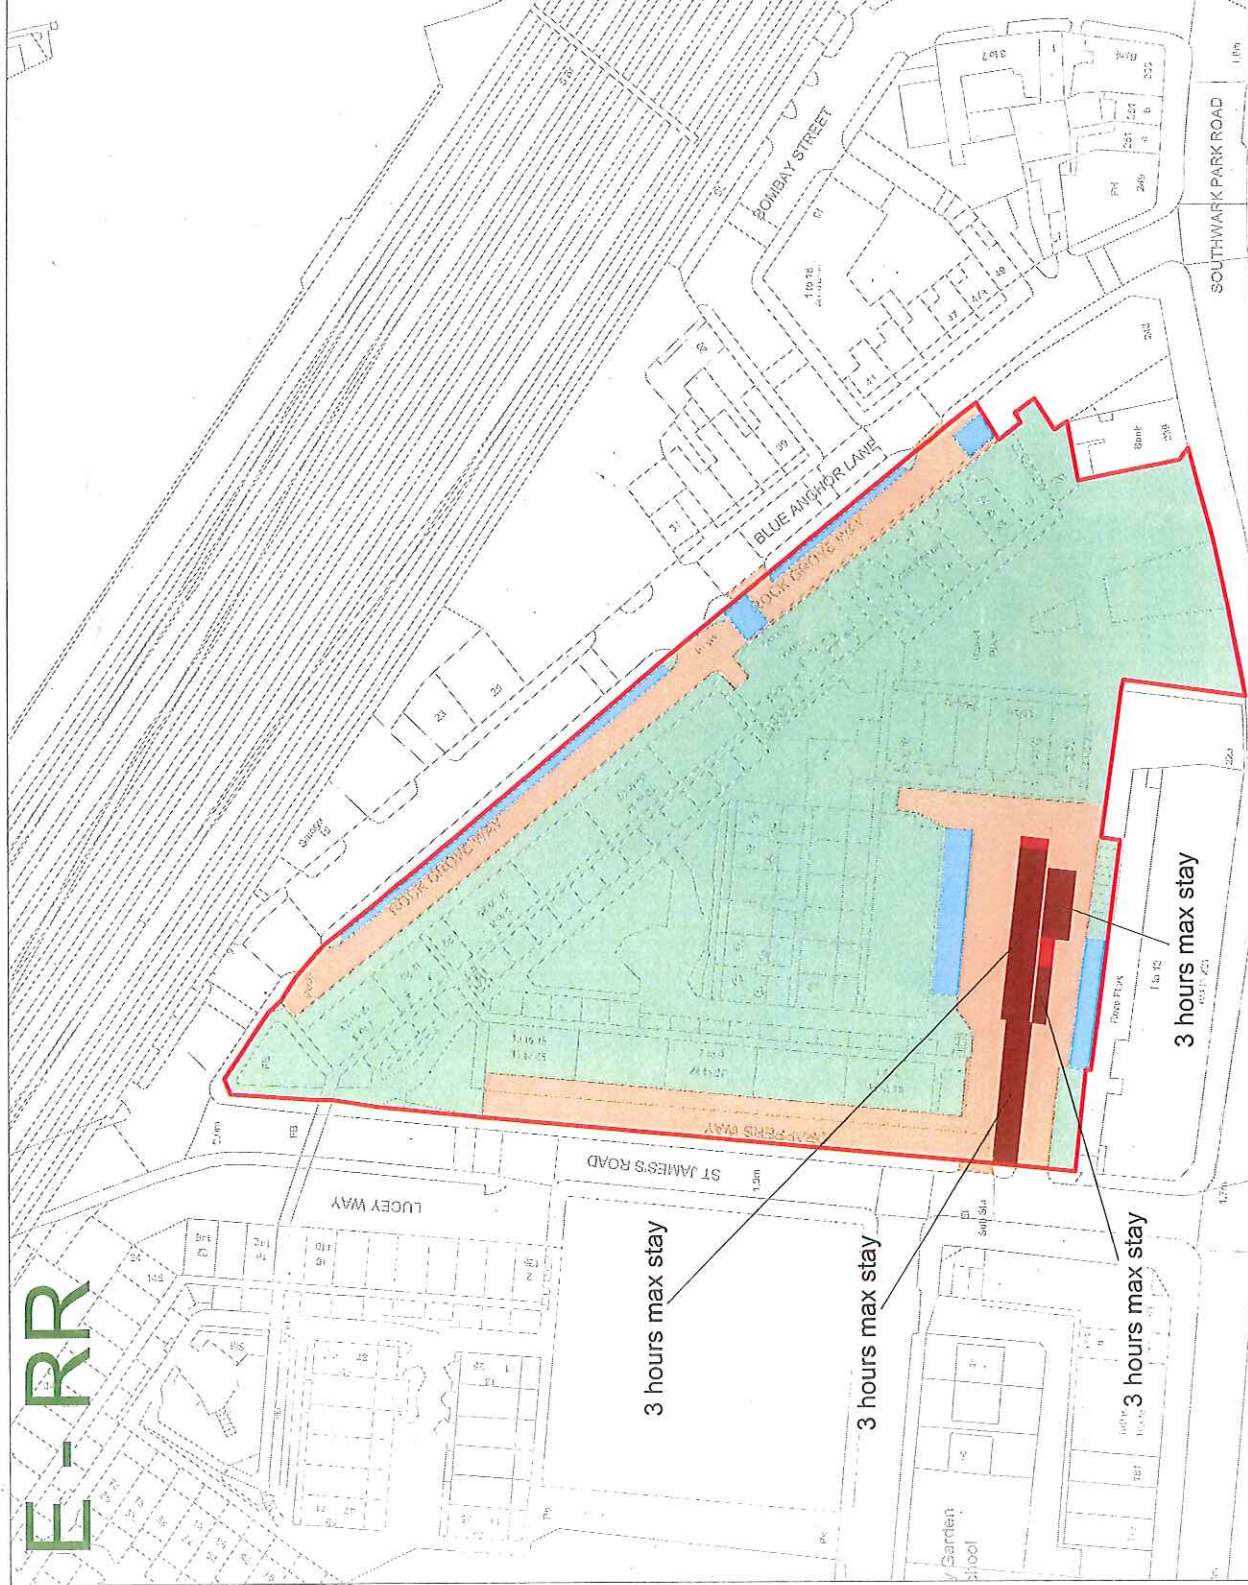

Schedule: 1
Item: Rouel Road Estate

LEGEND

 Housing estate boundary

Permit scheme in operation

 Yes

 No

Parking places / bays
(Regions filled with cross hatch are on-road)

 Permit parking

 General parking

 Disabled parking

 Motorcycle parking

 Time limited (visitor) parking

 Ambulance parking

Restricted area / at any time waiting restriction
(Regions filled with cross hatch are on-road)

 No waiting at any time

71.23

meters

© Crown copyright. All rights reserved (0100019252) 2012

E-RR