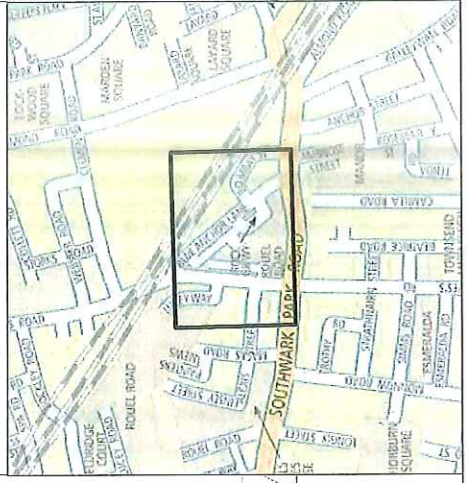

 General parking

 Disabled parking

 Motorcycle parking

 Time limited (visitor) parking

 Ambulance parking

Restricted area / at any time waiting restriction
(Regions filled with cross hatch are on-road)

 No waiting at any time

71.23

meters

© Crown copyright. All rights reserved (0100019252) 2012

E-RR